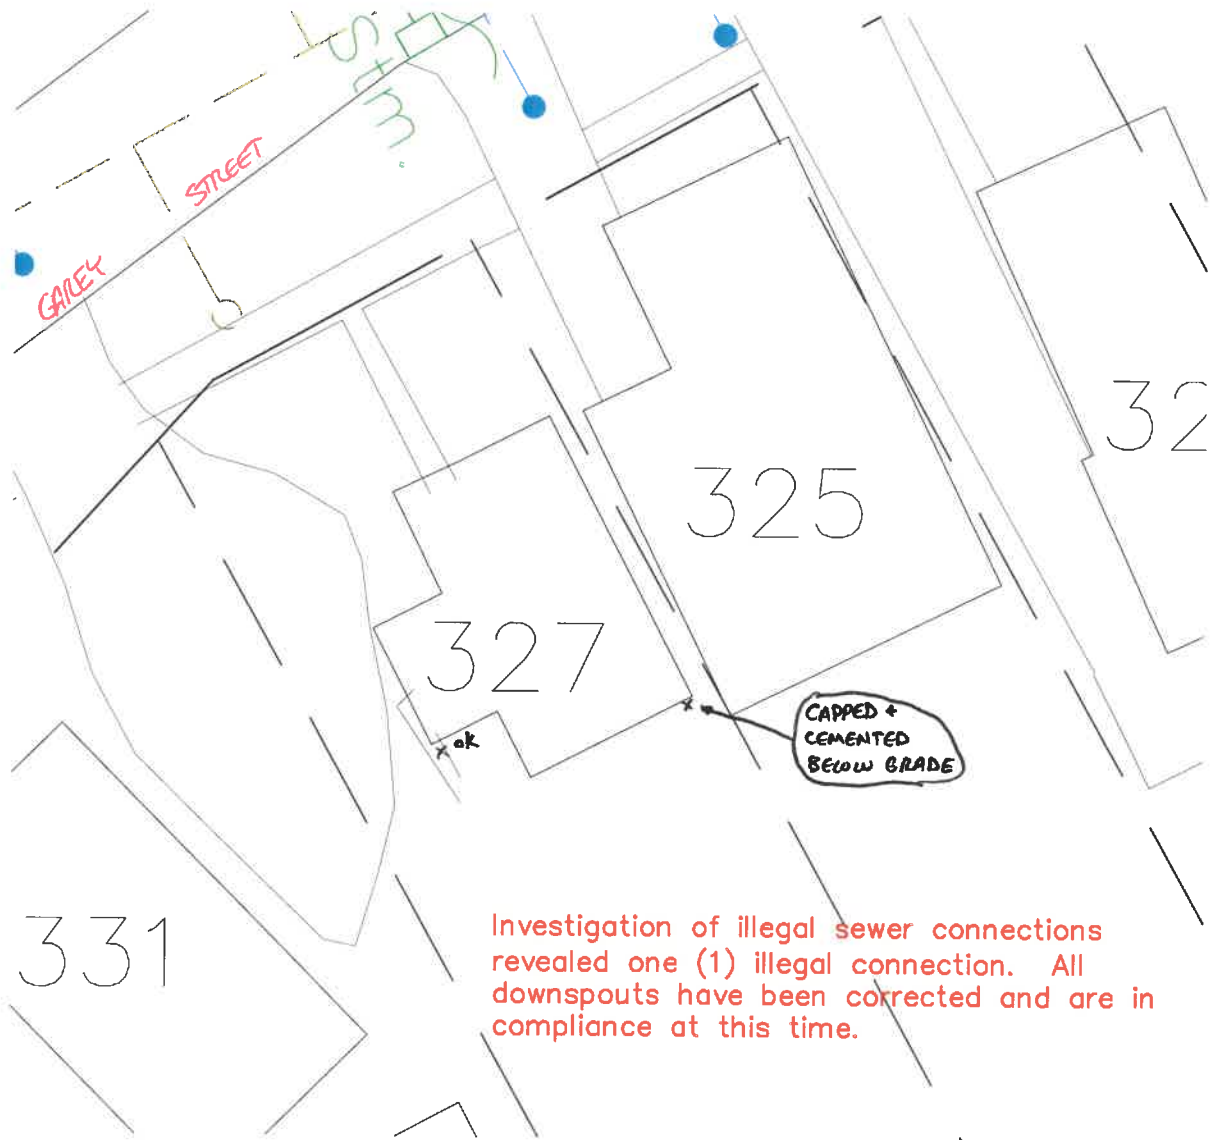

327 CARLEY STREET

2015
N
1"=20'

SCANNED